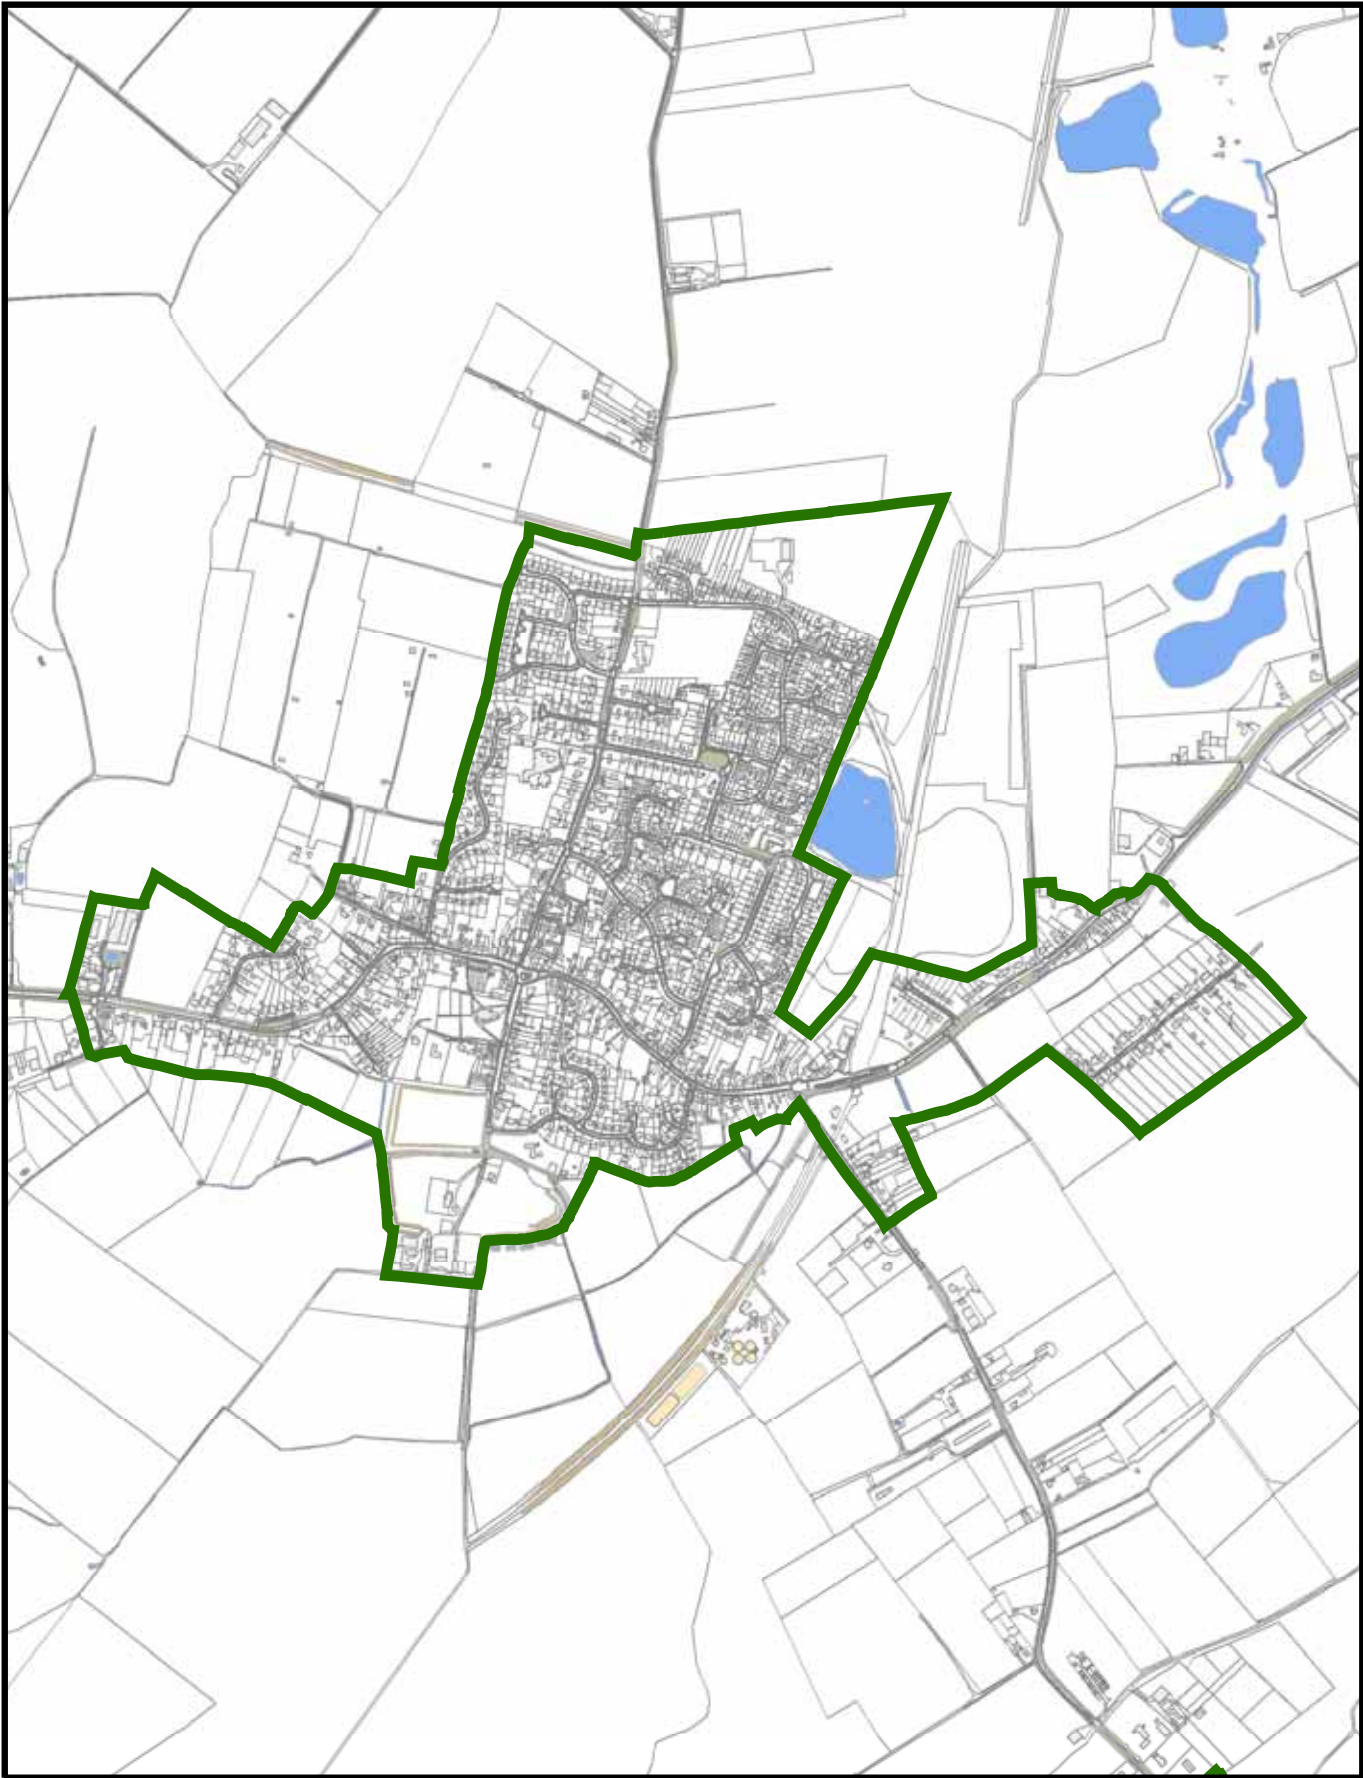

The Dogs on Leads (Huntingdonshire) Order 2007

Somersham

Revised October 2007

Maps reproduced from the Ordnance Survey Mapping with the permission of the Controller of Her Majesty's Stationery Officer (C) Crown Copyright. Unauthorised reproduction infringes Crown Copyright and may lead to prosecution of civil proceedings. HDC 100022322